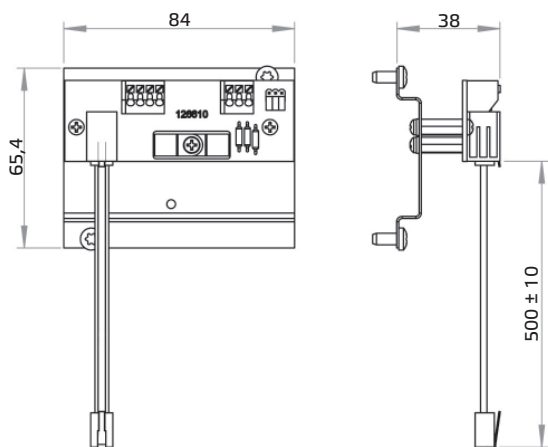

Extension board COM 02

Typ	ID	Verwendung für:	Gewicht kg
COM 02-OPTION	128549	ruck Air handling units	0,2

- Y-Adapter
- To connect several ventilation units via Modbus
- Switchable termination resistor
- Switchable pull-up and pull-down resistor