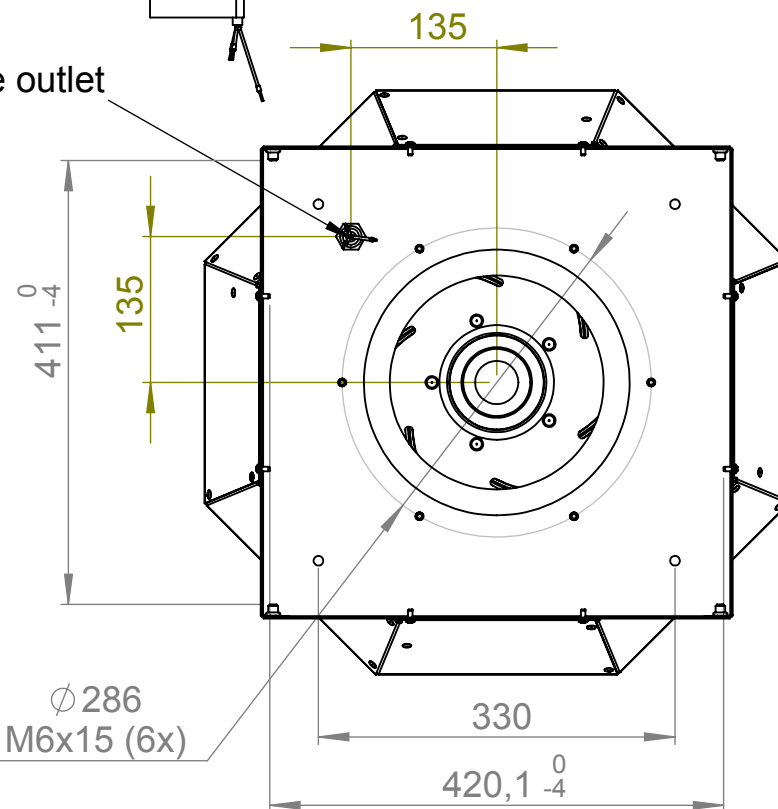

Cable outlet

1:7 A4 mm

Protection Mark according to ISO16016

General tolerances DIN ISO 2768-c

DVA315E432

Created d.hancu
Drawn d.hancu
Released d.hancu
Disabled

19.03.2019
19.03.2019
21.05.2019

150784 00